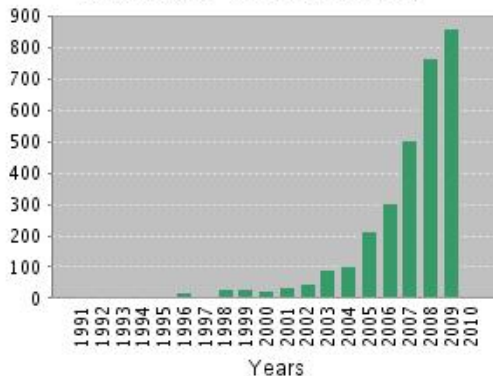

### Citation Report

Address=(macau) OR Address=(macao)

Refined by: Institutions=( MACAU UNIV OR UNIV E ASIA OR UNIV MACAO OR UNIV MACAU )

Timespan=1981-2009. Databases=SCI-EXPANDED, SSCI, A&HCI.

This report reflects citations to source items indexed within Web of Science. Perform a Cited Reference Search to include citations to items not indexed within Web of Science.

#### Published Items in Each Year

The latest 20 years are displayed.  
[View a graph with all years.](#)

#### Citations in Each Year

The latest 20 years are displayed.  
[View a graph with all years.](#)

Results found: 713

Sum of the Times Cited [?]: 3,052  
[View Citing Articles](#)  
[View without self-citations](#)