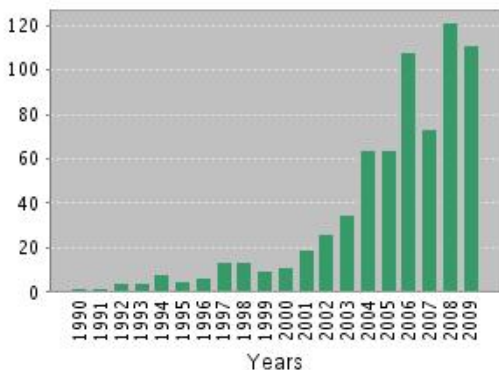

### Citation Report

Address=(macau) OR Address=(macao)

Refined by: Institutions=( MACAU UNIV OR UNIV E ASIA OR UNIV MACAO OR UNIV MACAU )

Timespan=1981-2009. Databases=SCI-EXPANDED, SSCI, A&HCI.

This report reflects citations to source items indexed within Web of Science. Perform a Cited Reference Search to include citations to items not indexed within Web of Science.

#### Published Items in Each Year

The latest 20 years are displayed.  
[View a graph with all years.](#)

#### Citations in Each Year

The latest 20 years are displayed.  
[View a graph with all years.](#)

Results found: 713

Sum of the Times Cited [?]: 3,052  
[View Citing Articles](#)  
[View without self-citations](#)