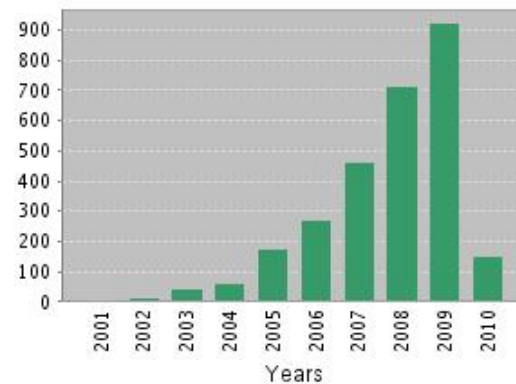

### Citation Report

Address=(macau) OR Address=(macao)

Refined by: Institutions=( UNIV MACAU OR MACAU UNIV OR UNIV MACAO OR UNIV MACAU )

Timespan=All Years. Databases=SCI-EXPANDED, SSCI, A&HCI.

This report reflects citations to source items indexed within Web of Science. Perform a Cited Reference Search to include citations to items not indexed within Web of Science.

**Published Items in Each Year**

**Citations in Each Year**

Results found: 674

Sum of the Times Cited [?]: 2,824

[View Citing Articles](#)  
[View without self-citations](#)

Average Citations per Item [?]: 4.19