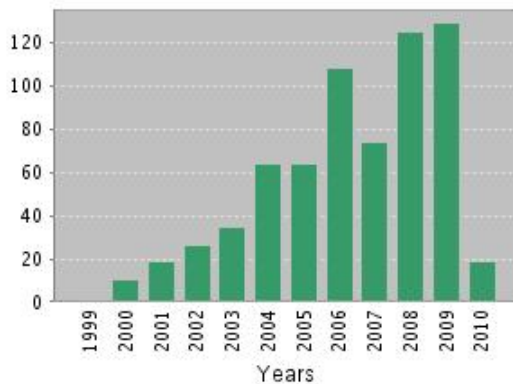

### Citation Report

Address=(macau) OR Address=(macao)

Refined by: Institutions=( UNIV MACAU OR MACAU UNIV OR UNIV MACAO OR UNIV MACAU )

Timespan=All Years. Databases=SCI-EXPANDED, SSCI, A&HCI.

This report reflects citations to source items indexed within Web of Science. Perform a Cited Reference Search to include citations to items not indexed within Web of Science.

**Published Items in Each Year**

**Citations in Each Year**

Results found: 674

Sum of the Times Cited [?]: 2,824

[View Citing Articles](#)  
[View without self-citations](#)

Average Citations per Item [?]: 4.19